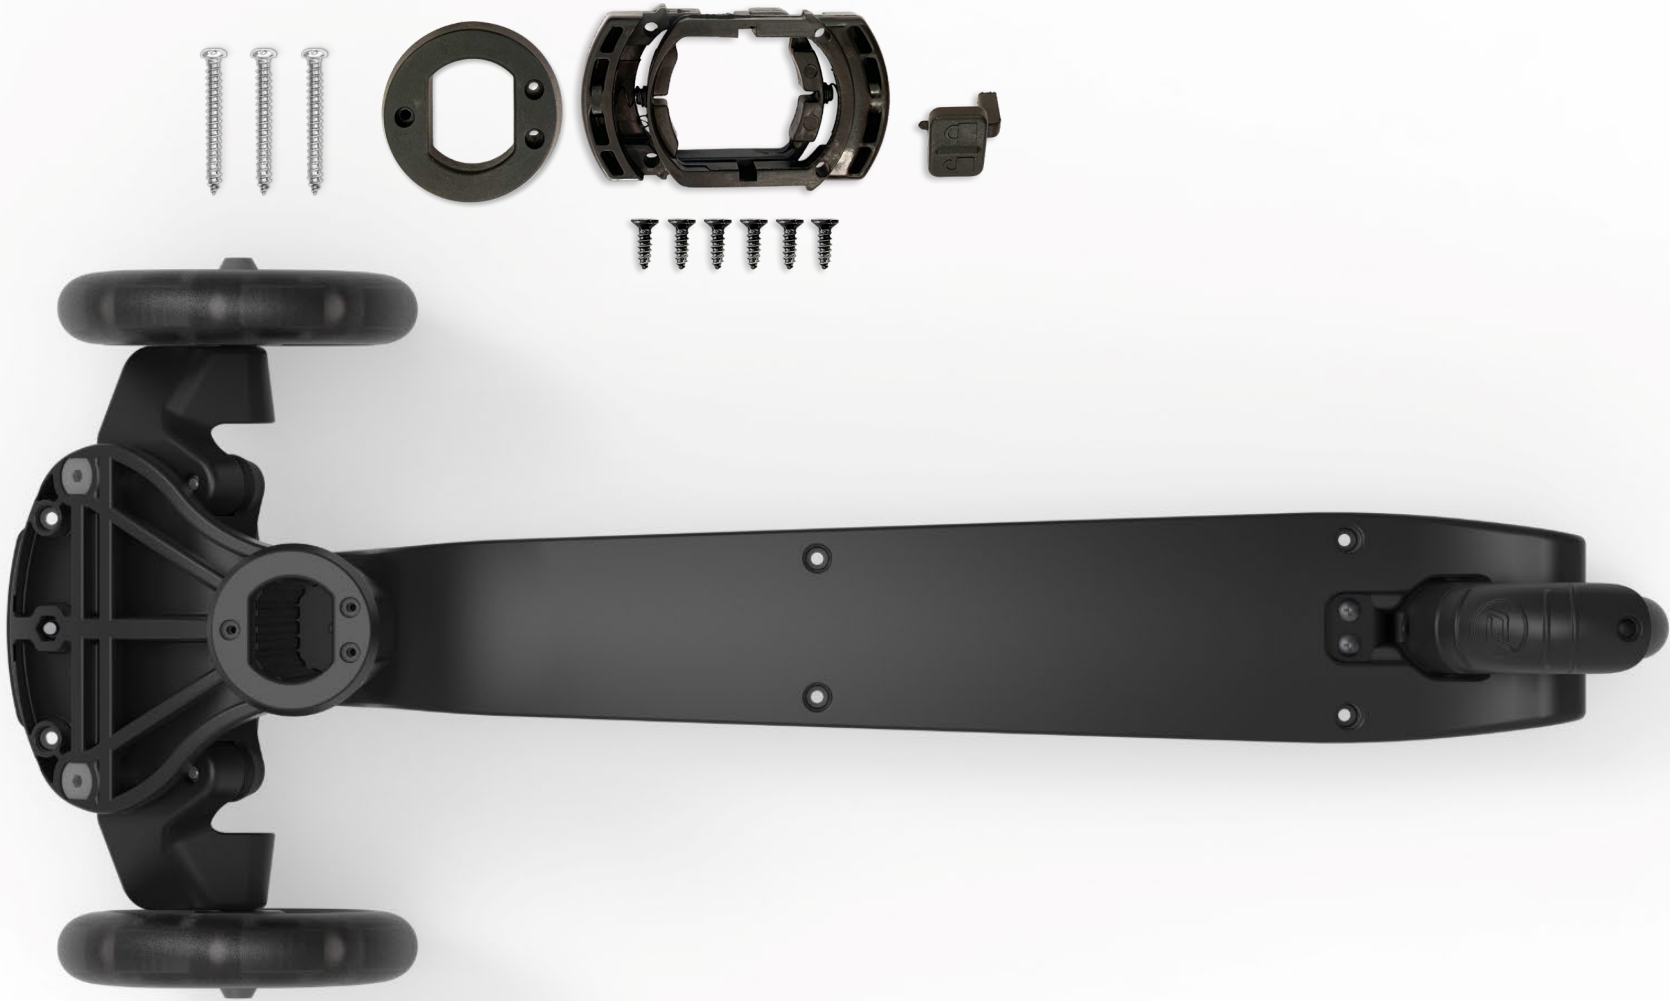

Sparepart

clever mobility

ASSEMBLY INSTRUCTION Rear brake (K3)

Tool: Screwdriver

Optional –
use if
original
are missing.

Click!

clever mobility